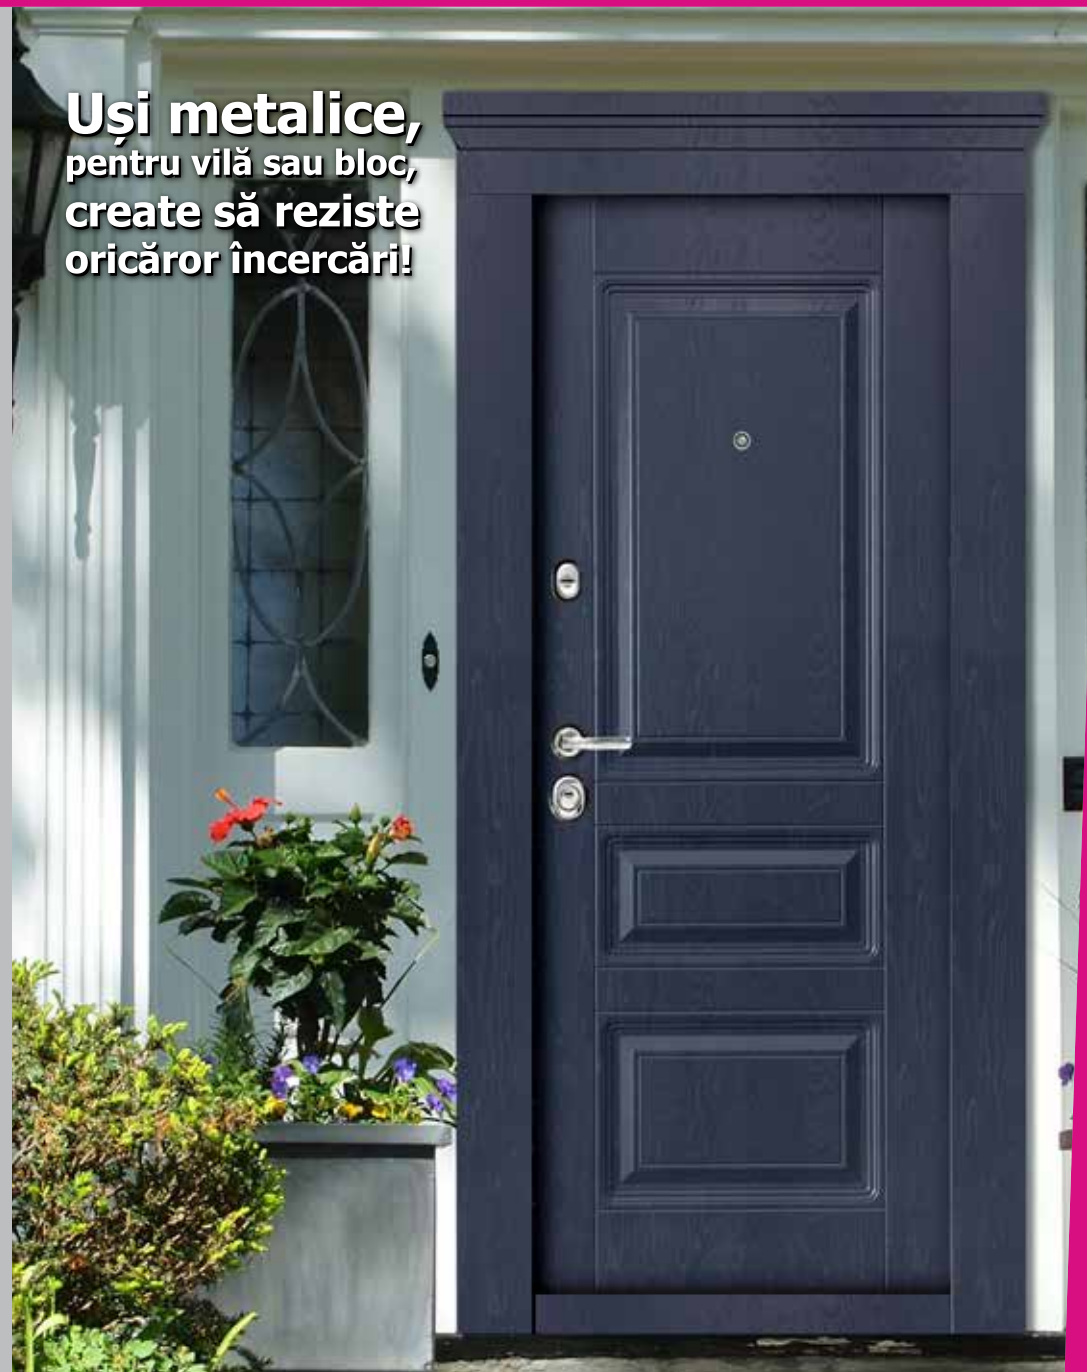

● 8mm grosime ◆ 10mm grosime ■ 12mm grosime

**Uși metalice,
pentru vilă sau bloc,
create să reziste
oricăror încercări!**